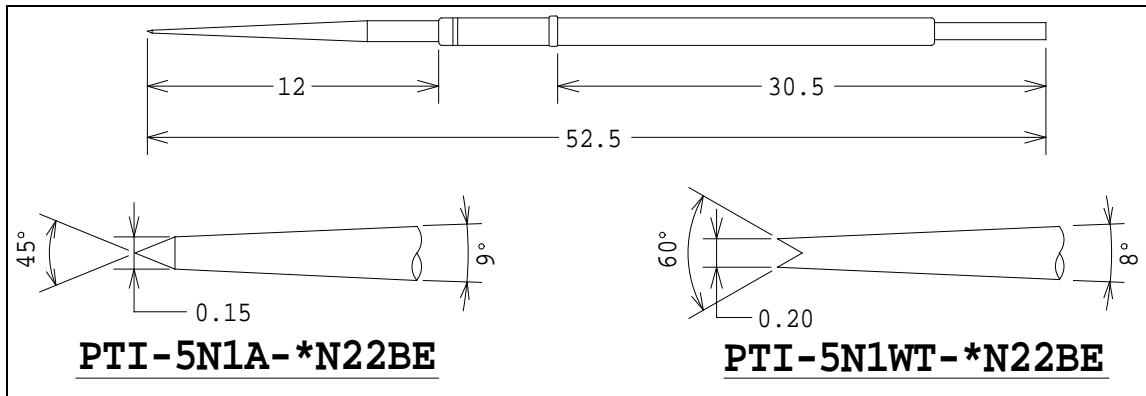

Contact probe for Fixtureless Tester APT-8000 series

Model No.	Tip style	Max. stroke(mm)	Pressure
PTI-5N1WT-0N22BE	 4-point crown	8.4	Refer to below
PTI-5N1WT-1N22BE			
PTI-5N1WT-2N22BE			
PTI-5N1WT-3N22BE		7.0	
T-100W		8.4	
PTI-5N1A-0N22BE	 Needle	8.4	
PTI-5N1A-1N22BE			
PTI-5N1A-2N22BE			
PTI-5N1A-3N22BE		7.0	