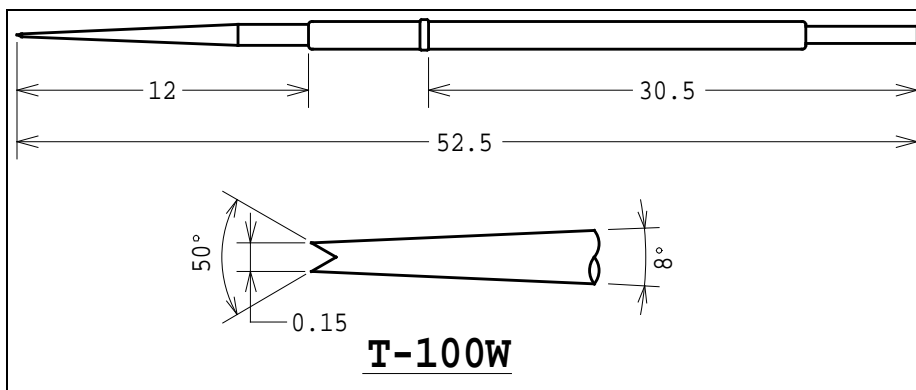

Contact probe for Fixtureless Tester APT-8000 series

Model No.	Tip style	Max. stroke(mm)	Pressure
PTI-5N1WT-0N22BE	 4-point crown	8.4	Refer to below
PTI-5N1WT-1N22BE			
PTI-5N1WT-2N22BE			
PTI-5N1WT-3N22BE		7.0	
T-100W		8.4	
PTI-5N1A-0N22BE	 Needle	8.4	
PTI-5N1A-1N22BE			
PTI-5N1A-2N22BE			
PTI-5N1A-3N22BE		7.0	

Contact probe for Fixtureless Tester APT-8000 series